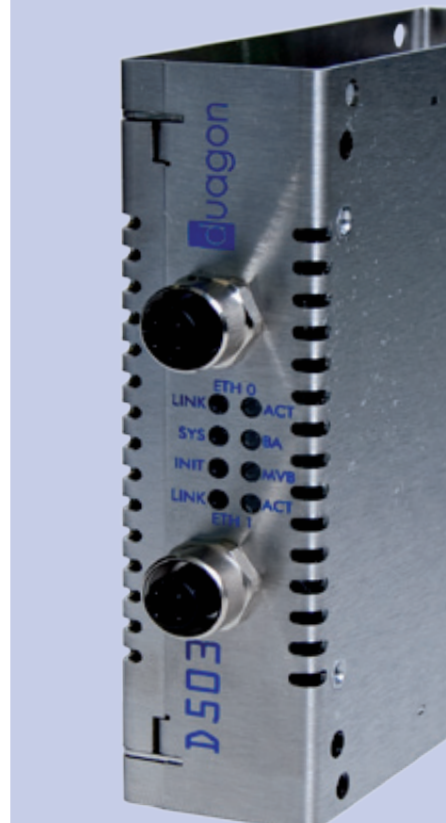

duagon

**News
February 2012**

D50x Ethernet (ETH) Gateway family

D501: ETH - RS232

D502: ETH - RS422/485

D503: ETH - MVB

D501: ETH - CAN

- ✓ TCP/UDP/IP
- ✓ IPTCom/CIP/Profinet
- ✓ Webserver
- ✓ Flash File System
- ✓ 24 - 110V, PoE
- ✓ DIN Rail Mount